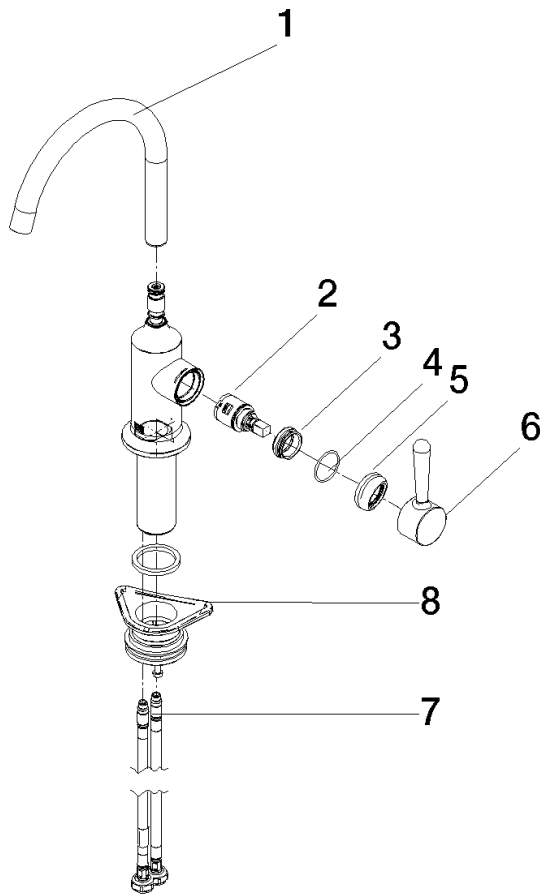

VAIA BAR TAP Single-lever mixer - Chrome

VAIA

33 805 809

- 167mm projection
- pivotable spout 360°
- air-enriched flow
- max. flow 7 l/min at 3 bar flow pressure
- lead-free
- This product can help a building meet the requirements of Green Building Rating Systems, e.g. LEED®, BREEAM®, DGNB

Recommended miscellaneous

VAIA Dispenser with rosette - Chrome 82 434 809-00

33 805 809

Flow rate chart

Certificates

LGA_29299.

33 805 809

Spare parts list

No.	Item Number	Name	Quantity used	Delivery time
1	90 28 22 311 02-00	spout	1	10
2	90 15 05 042 00 90	cartridge	1	2
3	09 24 04 266 90	nut	1	2
4	09 14 10 091 90	seal	1	2
5	90 28 30 052 00-00	cover	1	10
6	90 20 80 050 00-00	handle	1	10
7	04 30 04 100 00 90	hose	2	2
8	04 23 10 044 08 90	fixing set	1	2